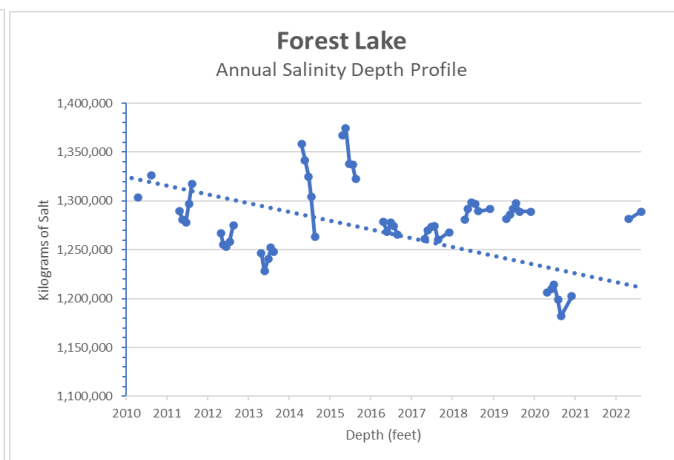

9353 Hill Road • Swartz Creek, MI 48473
 (810) 635-4400 • Fax (810) 635-4404

www.lakeproinc.com

2022 Forest Lake Water Quality Review

Results

| Parameter | 2022 Season Average | Target Range | Status |
|------------------------|---------------------|--------------------|-----------|
| Temperature | 66.7 °F | Less Than 75 °F | ● Healthy |
| Dissolved Oxygen | 8.2 mg/L | 4.0 – 12.0 mg/L | ● Healthy |
| Total Phosphorus | 92.5 ppb | 0 – 100 ppb | ● Healthy |
| Phosphate | 40 ppb | 0 – 100 ppb | ● Healthy |
| Nitrate-Nitrogen | 63 ppb | 0 – 200 ppb | ● Healthy |
| Chlorophyll-a | 6 ppb | 0 – 7.3 ppb | ● Healthy |
| Transparency | 9.3 feet | More than 6.5 feet | ● Healthy |
| pH | 7.9 S.U. | 7.0 – 9.0 S.U. | ● Healthy |
| Total Dissolved Solids | 535 ppm | 0 – 1,000 ppm | ● Healthy |
| Conductivity | 1,070 ppm | 0 – 1,500 ppm | ● Healthy |
| Alkalinity | 136 ppm | 100 – 250 ppm | ● Healthy |
| Sulfate | 15.3 ppm | 3 – 30 ppm | ● Healthy |
| Fluoride | 0.1 ppm | 0.01 – 0.30 ppm | ● Healthy |
| Chloride | 308 ppm | 0 – 230 ppm | ● High |

| Category | Water Quality Parameter | Trophic State Index (season average) | Classification |
|------------------|-------------------------|--------------------------------------|----------------|
| Nutrients | Total Phosphorus | 69 | Eutrophic |
| Plant Production | Chlorophyll | 46 | Mesotrophic |
| Clarity | Transparency | 43 | Mesotrophic |