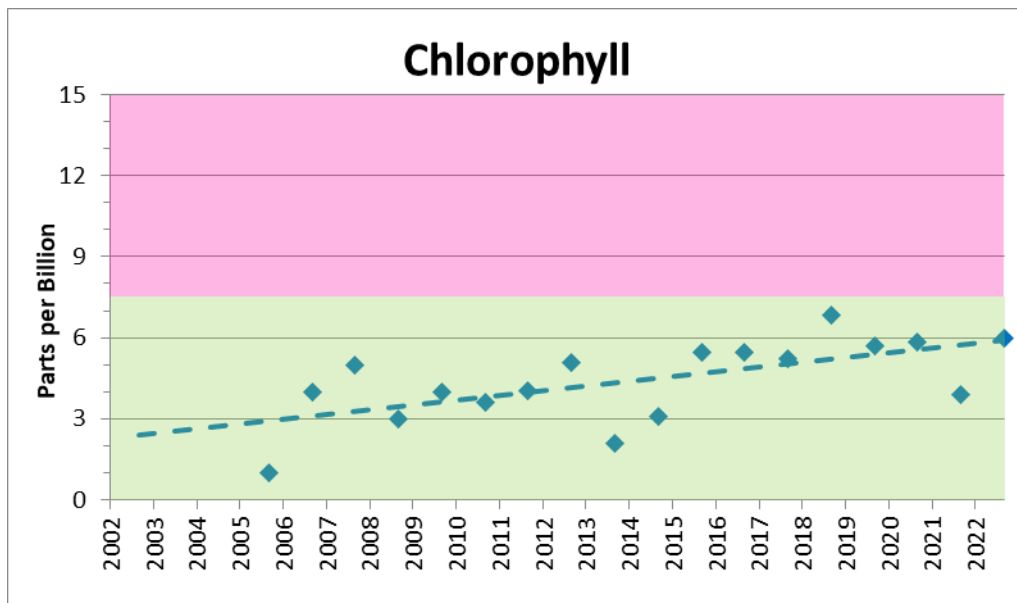

9353 Hill Road • Swartz Creek, MI 48473
(810) 635-4400 • Fax (810) 635-4404

www.lakeproinc.com