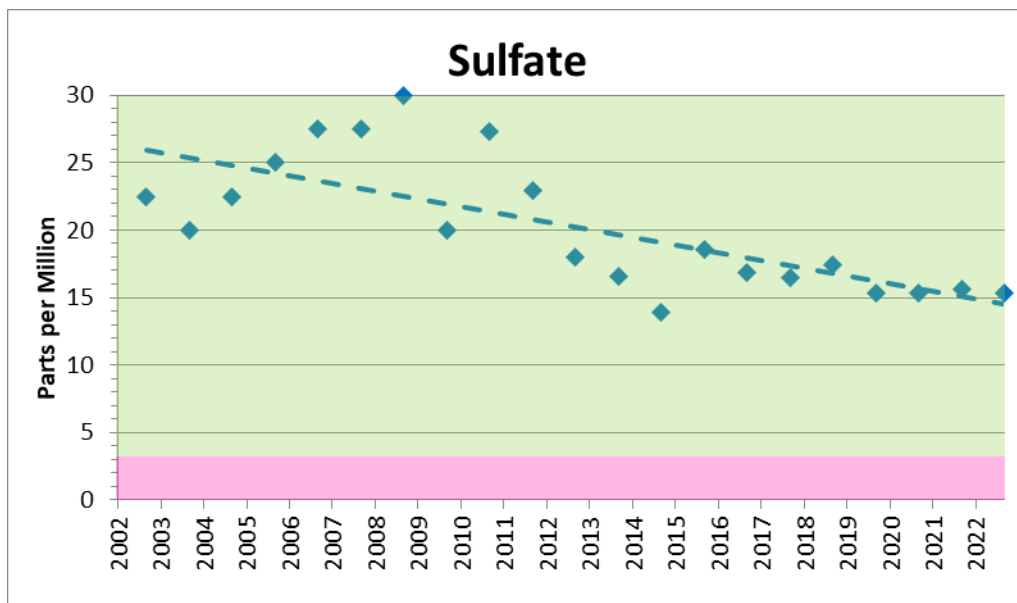

9353 Hill Road • Swartz Creek, MI 48473
(810) 635-4400 • Fax (810) 635-4404

www.lakeproinc.com