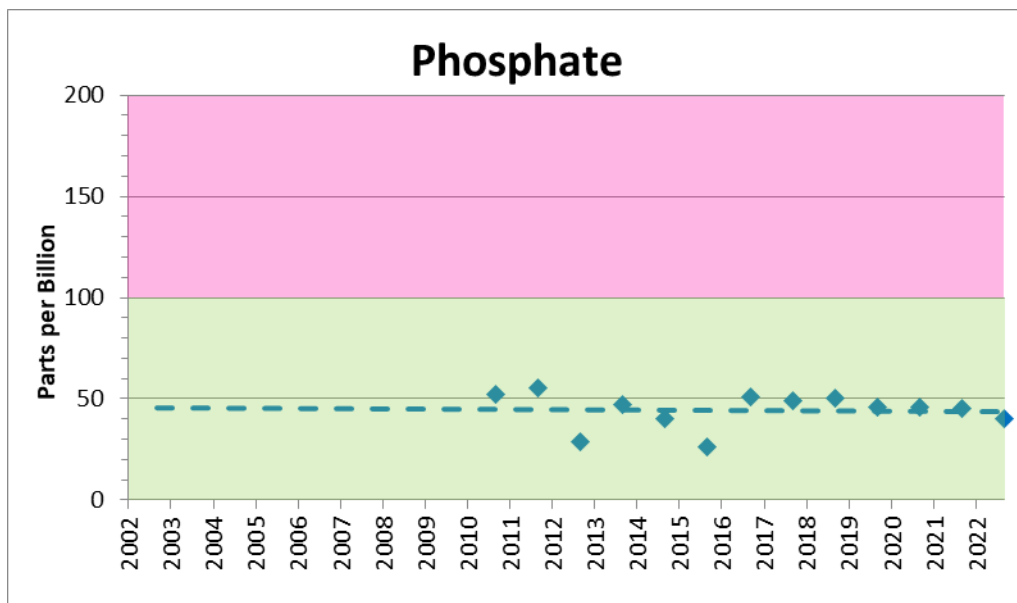

9353 Hill Road • Swartz Creek, MI 48473
(810) 635-4400 • Fax (810) 635-4404

www.lakeproinc.com