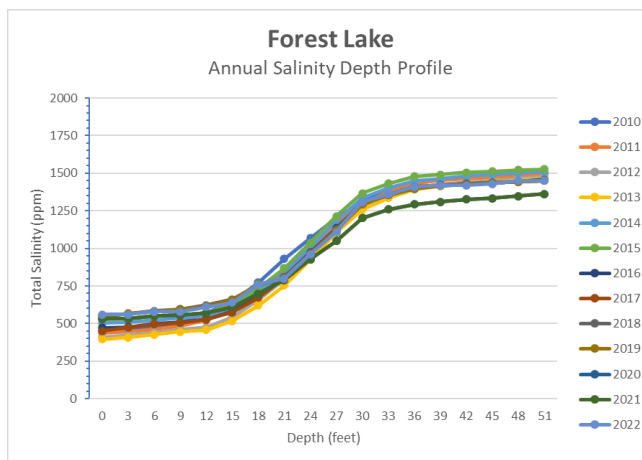

9353 Hill Road • Swartz Creek, MI 48473
 (810) 635-4400 • Fax (810) 635-4404

www.lakeproinc.com

2022 Forest Lake Water Quality Review

Results

| Parameter | 2022 Season Average | Target Range | Status |
|------------------------|---------------------|--------------------|-----------|
| Temperature | 66.7 °F | Less Than 75 °F | ● Healthy |
| Dissolved Oxygen | 8.2 mg/L | 4.0 – 12.0 mg/L | ● Healthy |
| Total Phosphorus | 92.5 ppb | 0 – 100 ppb | ● Healthy |
| Phosphate | 40 ppb | 0 – 100 ppb | ● Healthy |
| Nitrate-Nitrogen | 63 ppb | 0 – 200 ppb | ● Healthy |
| Chlorophyll-a | 6 ppb | 0 – 7.3 ppb | ● Healthy |
| Transparency | 9.3 feet | More than 6.5 feet | ● Healthy |
| pH | 7.9 S.U. | 7.0 – 9.0 S.U. | ● Healthy |
| Total Dissolved Solids | 535 ppm | 0 – 1,000 ppm | ● Healthy |
| Conductivity | 1,070 ppm | 0 – 1,500 ppm | ● Healthy |
| Alkalinity | 136 ppm | 100 – 250 ppm | ● Healthy |
| Sulfate | 15.3 ppm | 3 – 30 ppm | ● Healthy |
| Fluoride | 0.1 ppm | 0.01 – 0.30 ppm | ● Healthy |
| Chloride | 308 ppm | 0 – 230 ppm | ● High |

| Category | Water Quality Parameter | Trophic State Index (season average) | Classification |
|------------------|-------------------------|--------------------------------------|----------------|
| Nutrients | Total Phosphorus | 69 | Eutrophic |
| Plant Production | Chlorophyll | 46 | Mesotrophic |
| Clarity | Transparency | 43 | Mesotrophic |