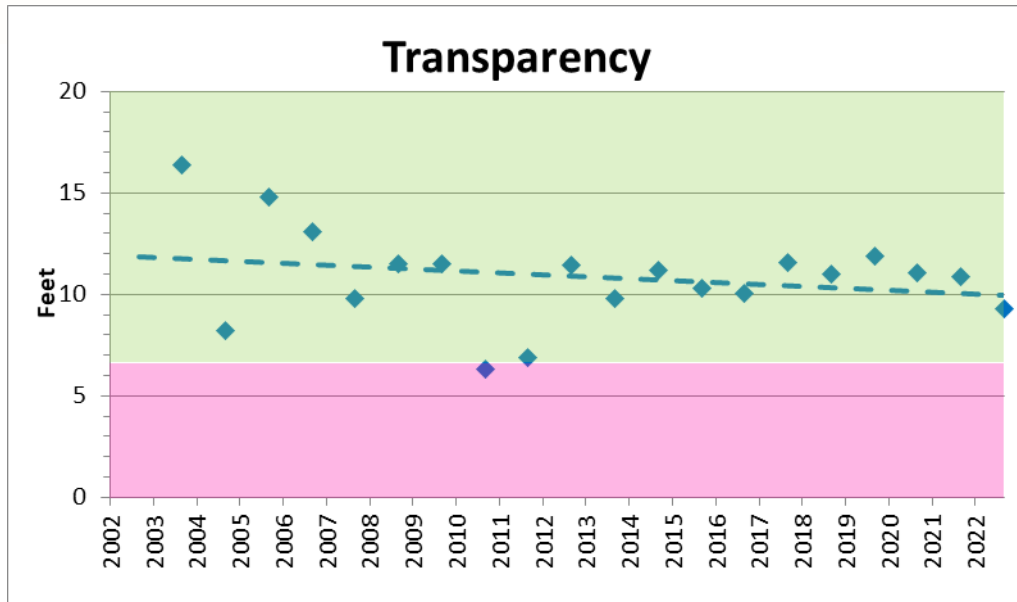

9353 Hill Road • Swartz Creek, MI 48473
(810) 635-4400 • Fax (810) 635-4404

www.lakeproinc.com