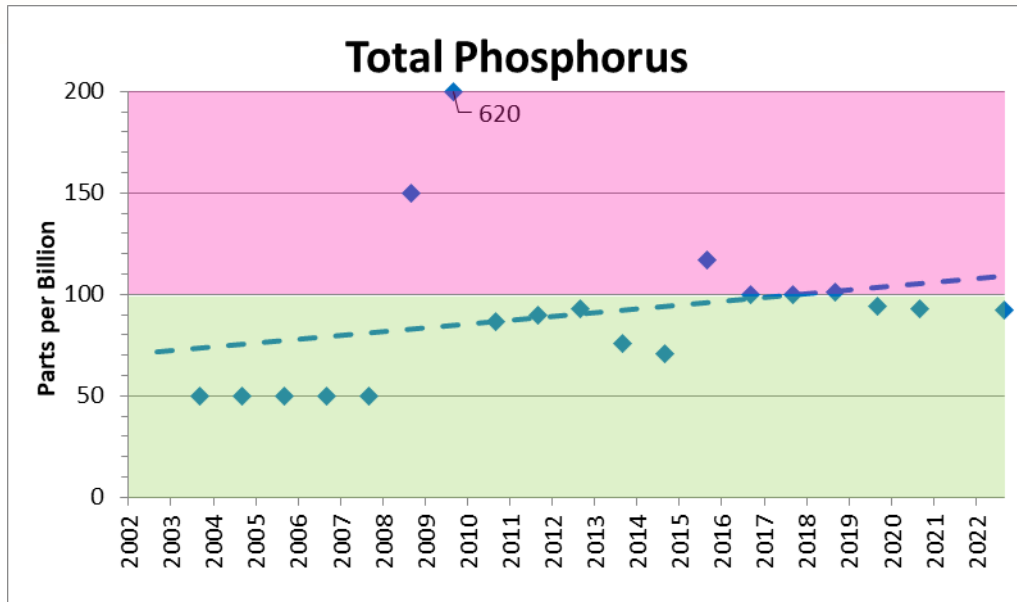

9353 Hill Road • Swartz Creek, MI 48473
(810) 635-4400 • Fax (810) 635-4404

www.lakeproinc.com