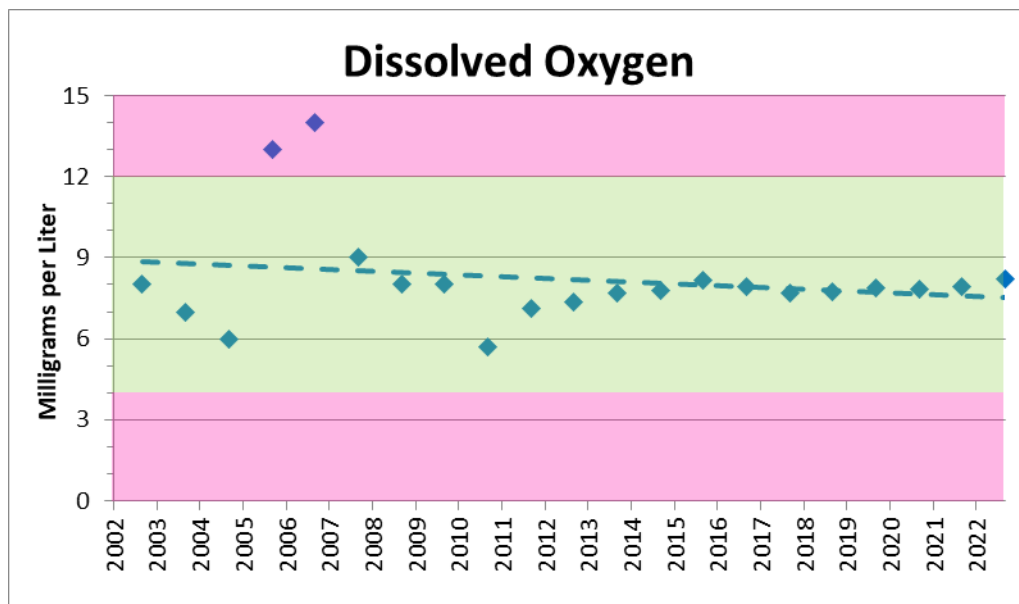

9353 Hill Road • Swartz Creek, MI 48473
(810) 635-4400 • Fax (810) 635-4404

www.lakeproinc.com