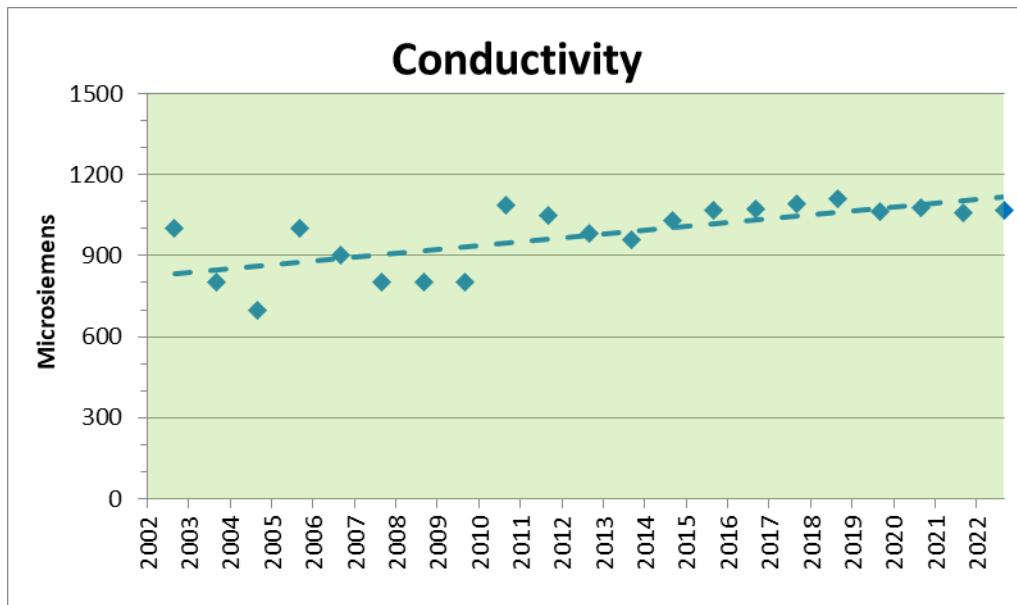

9353 Hill Road • Swartz Creek, MI 48473
(810) 635-4400 • Fax (810) 635-4404

www.lakeproinc.com