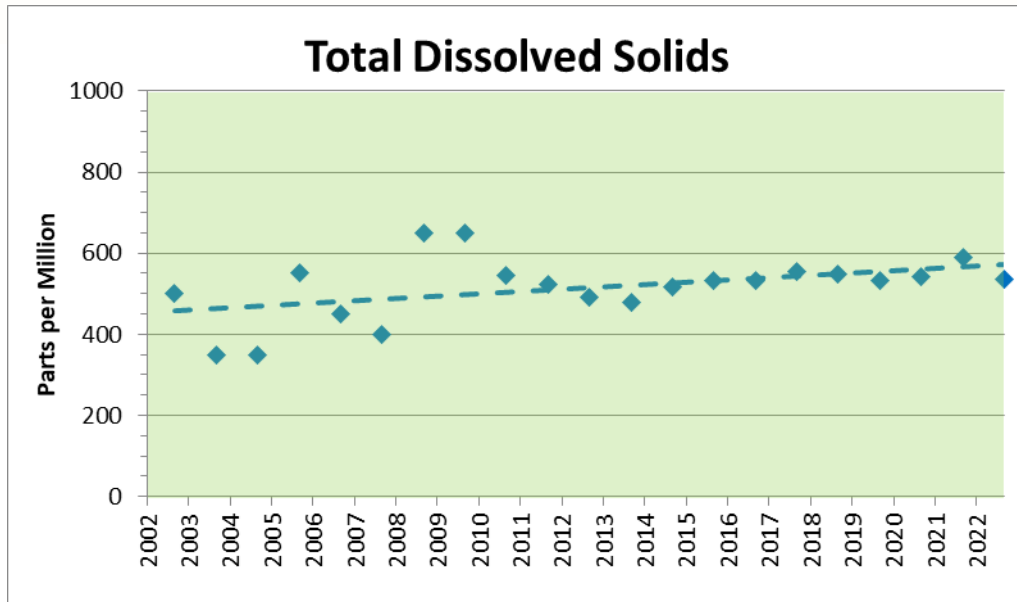

9353 Hill Road • Swartz Creek, MI 48473
(810) 635-4400 • Fax (810) 635-4404

www.lakeproinc.com