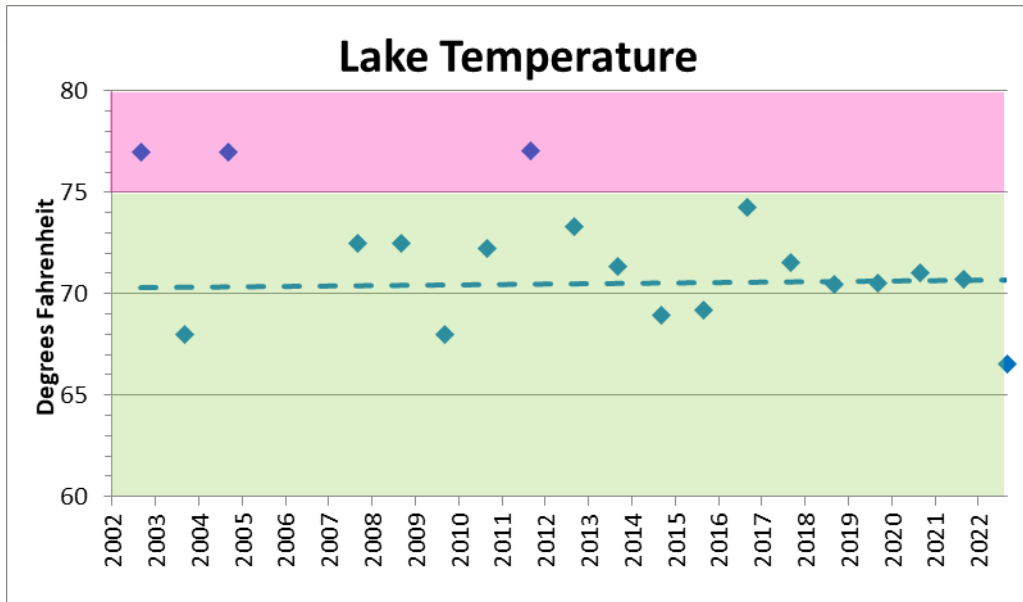

9353 Hill Road • Swartz Creek, MI 48473
(810) 635-4400 • Fax (810) 635-4404

www.lakeproinc.com