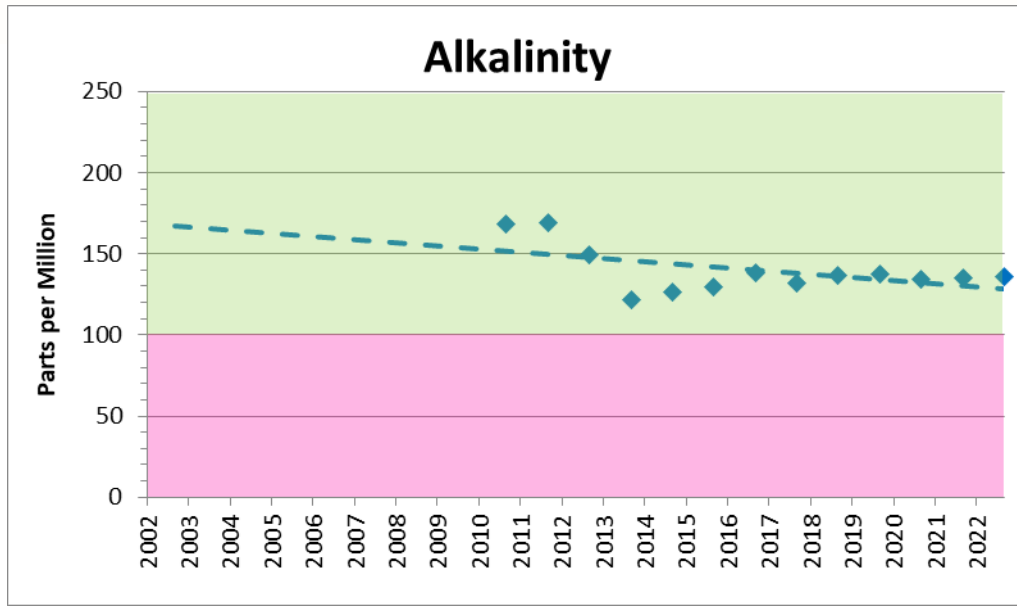

9353 Hill Road • Swartz Creek, MI 48473
(810) 635-4400 • Fax (810) 635-4404

www.lakeproinc.com