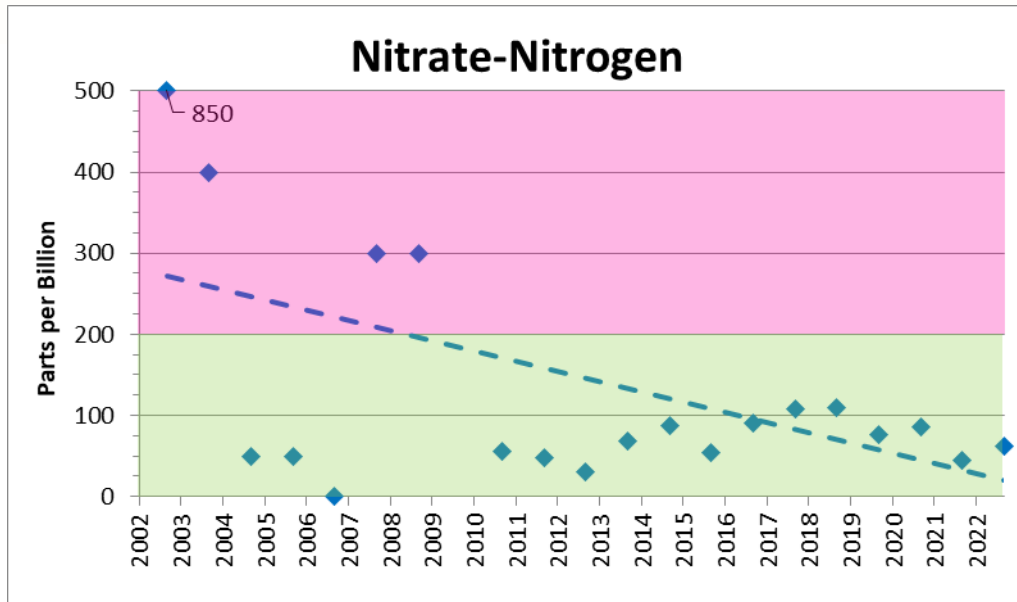

9353 Hill Road • Swartz Creek, MI 48473
(810) 635-4400 • Fax (810) 635-4404

www.lakeproinc.com