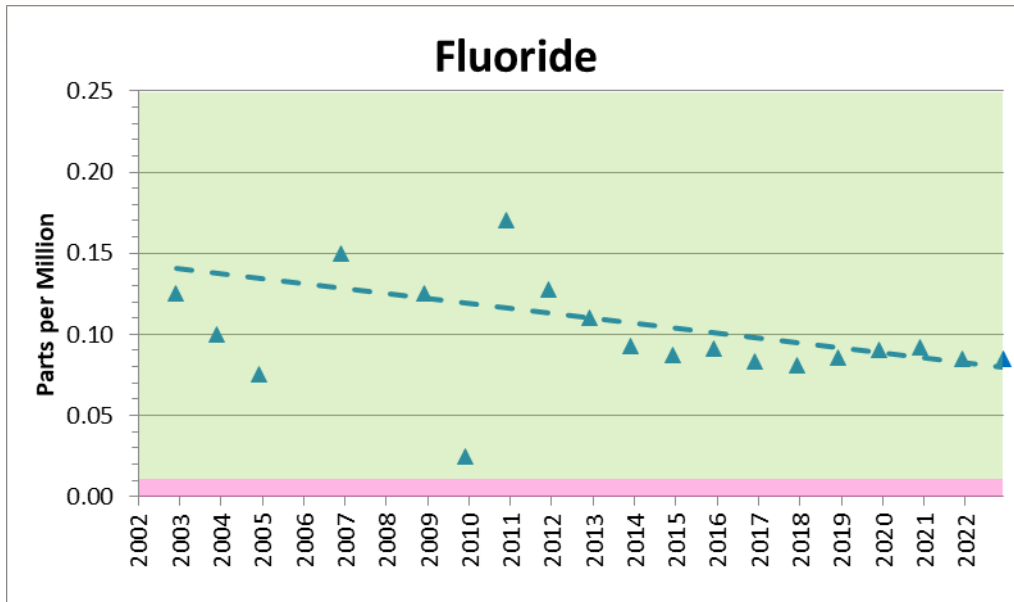

9353 Hill Road • Swartz Creek, MI 48473
(810) 635-4400 • Fax (810) 635-4404

www.lakeproinc.com