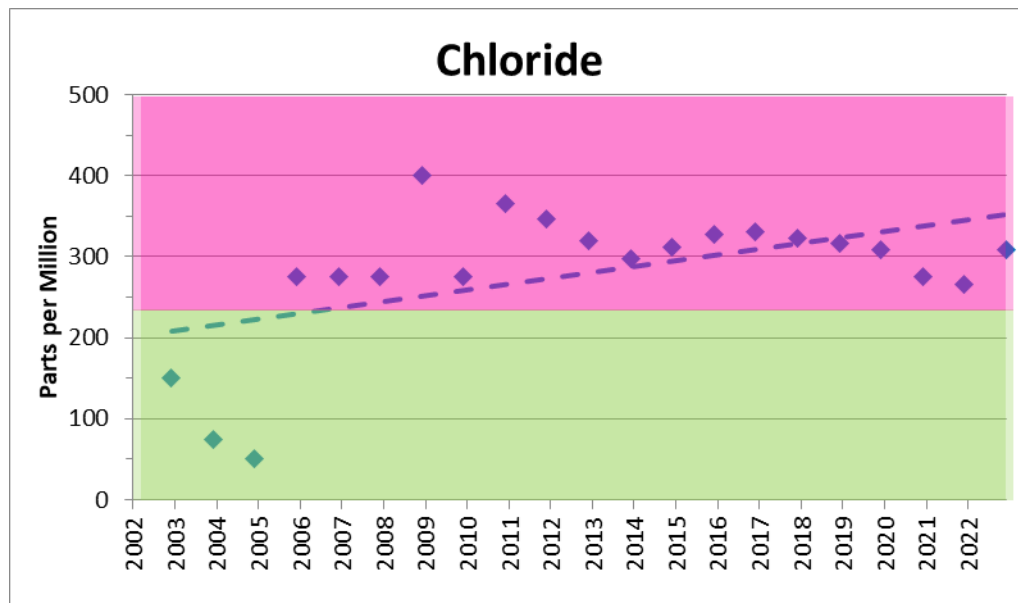

9353 Hill Road • Swartz Creek, MI 48473
(810) 635-4400 • Fax (810) 635-4404

www.lakeproinc.com