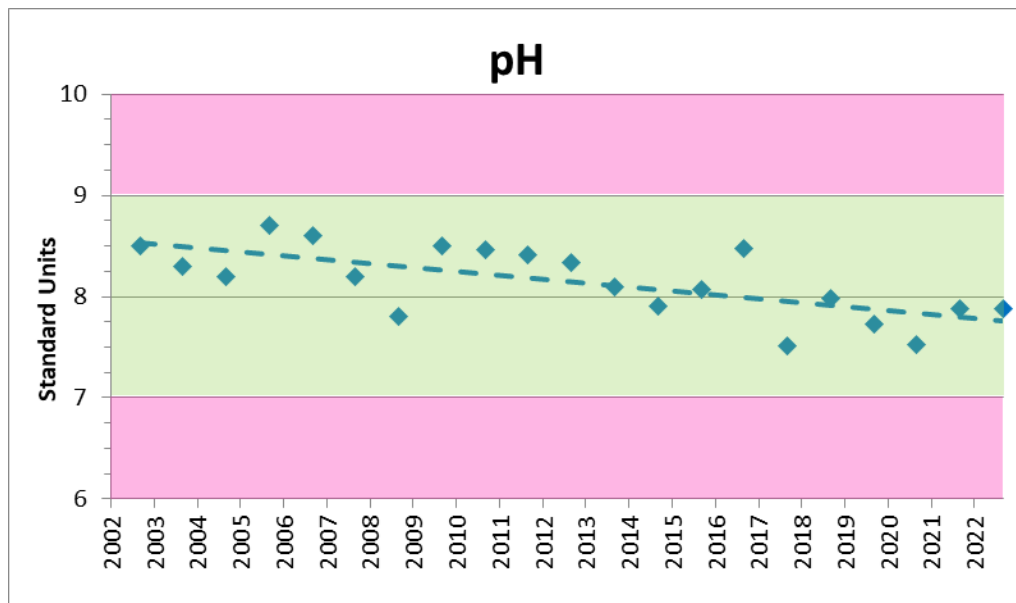

9353 Hill Road • Swartz Creek, MI 48473
(810) 635-4400 • Fax (810) 635-4404

www.lakeproinc.com